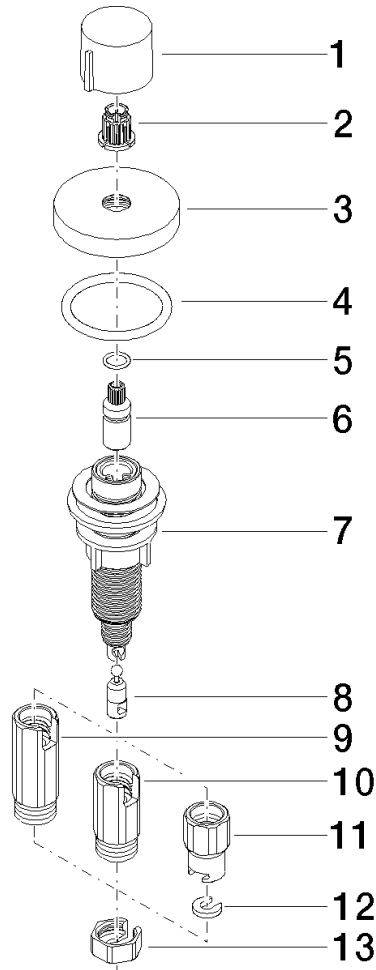

Strainer waste with control handle - Platinum

ELIO

10 710 970

- control for single basin
- including adapter for Bowden cable

Fits ELIO, ENO, MEM, META SQUARE, SYNC, TARA and TARA ULTRA

Fits: ELIO, MEM, TARA, TARA ULTRA, META SQUARE

	Platinum	10 710 970-08
	Chrome	10 710 970-00
	Brushed Platinum	10 710 970-06
	Durabass (23kt Gold)	10 710 970-09
	Dark Chrome	10 710 970-19
	Brushed Durabass (23kt Gold)	10 710 970-28
	Matte Black	10 710 970-33
	Brushed Champagne (22kt Gold)	10 710 970-46
	Champagne (22kt Gold)	10 710 970-47
	Brushed Chrome	10 710 970-93
	Brushed Dark Platinum	10 710 970-99

10 710 970

mm [inches]

10 710 970

Parts for other finishes can be found here: [Chrome](#)

Spare parts list

No.	Item Number	Name	Quantity used	Delivery time
1	09 20 97 030-08	handle	1	40
2	90 12 12 002 00 90	fixing cap	1	2
3	09 27 87 006-08	rosette	1	40
4	90 14 10 043 00 90	seal	1	2
5	09 14 10 042 90	seal	1	2
6	09 29 06 087-08	spindle	1	-
Spare part can no longer be ordered, please order the replacement item				
7	04 30 01 029 00 90	adaptor	1	2
8	09 24 03 175 90	adaptor	1	2
9	09 11 10 073-07	connection	1	30
10	09 11 10 074-07	connection	1	30
11	09 11 10 079-07	connection	1	30
12	09 30 11 087 90	disc	1	2
13	09 23 30 024-07	nut	1	30